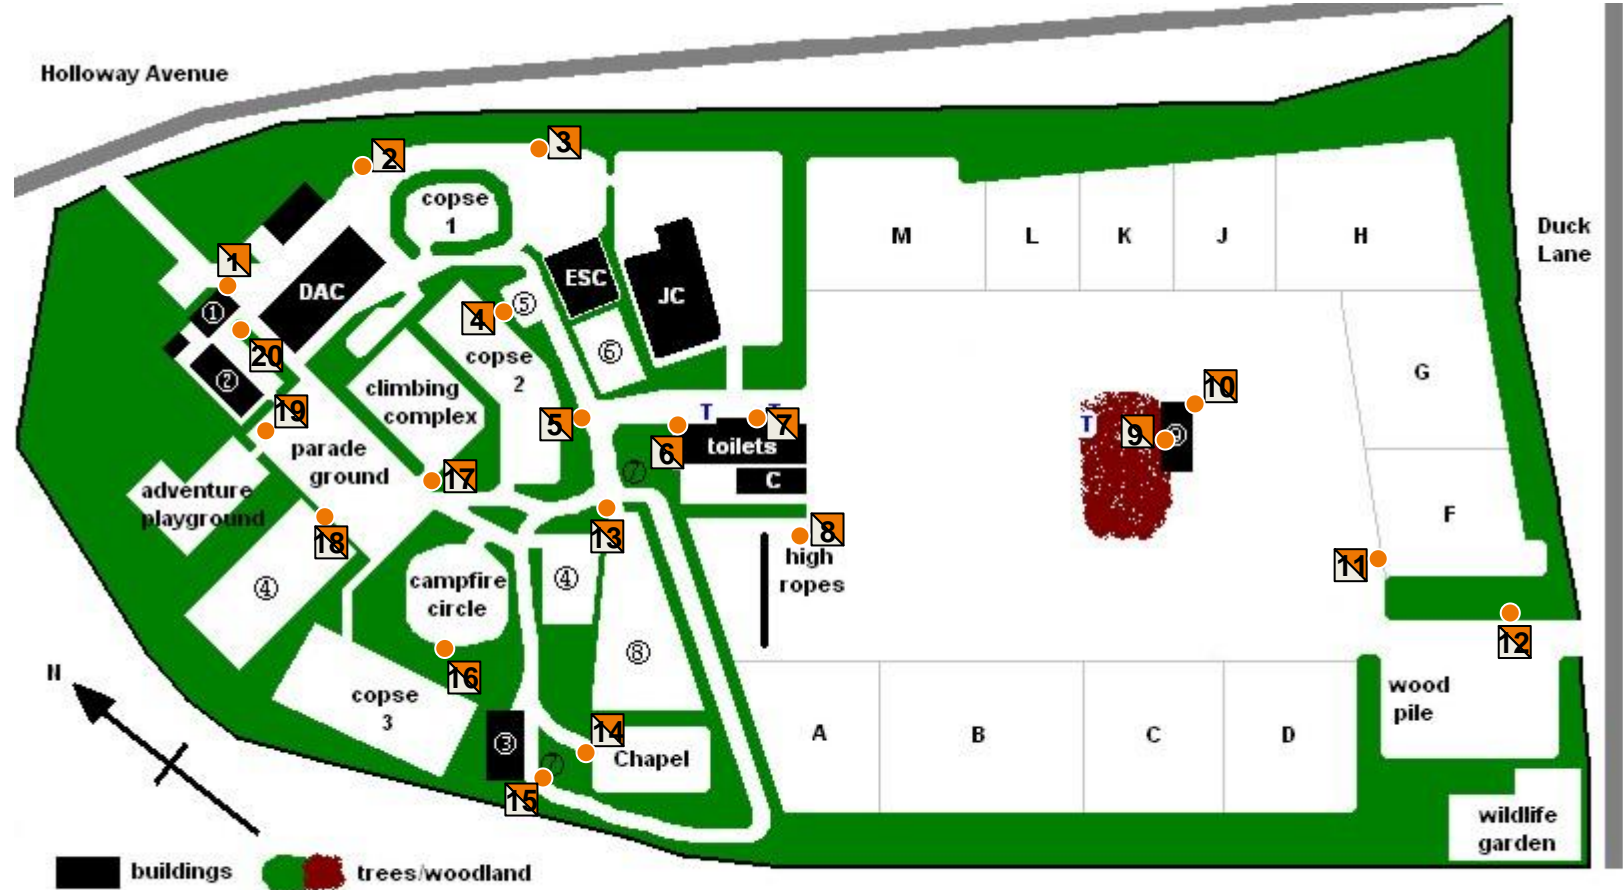

Orienteering Course DELTA

1		11	
2		12	
3		13	
4		14	
5		15	
6		16	
7		17	
8		18	
9		19	
10		20	

JC - Jubilee Centre DAC - Dad Atkins Centre ESC - Explorer Centre C - Caravan ① Reception ② Games Room/Shop/Museum
 ③ Centenery Hut ④ team challenges ⑤ firelighting area ⑥ trampolines ⑦ agility trail ⑧ archery range ⑨ shack T - Tap

Name:

Start Time:

End Time:

--	--	--