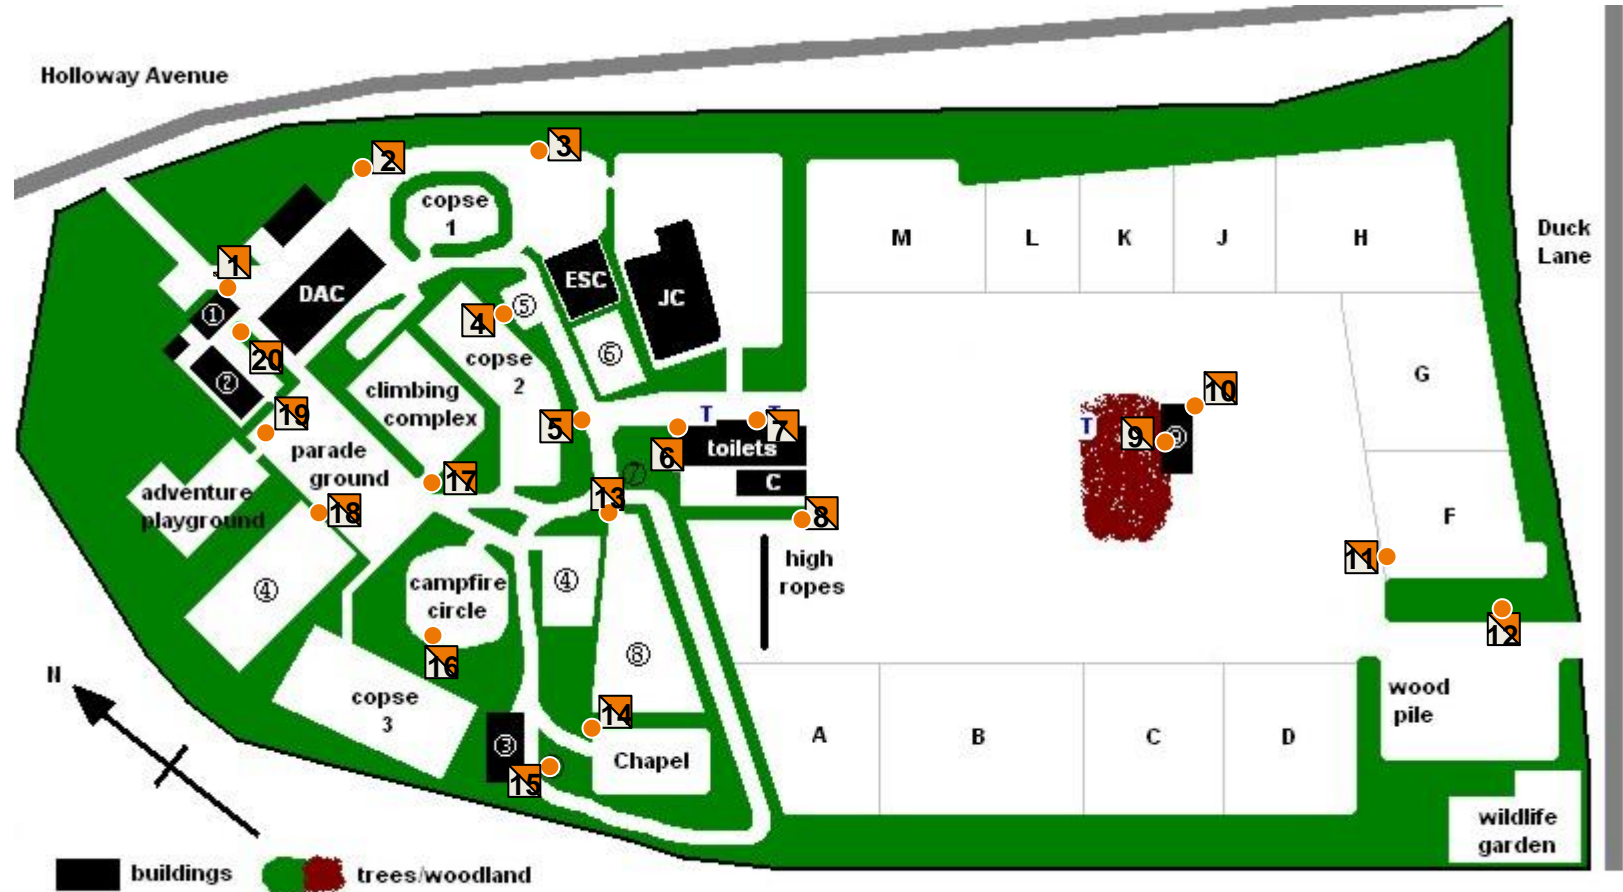

Orienteering Course

Route: DELTA

1		11	
2		12	
3		13	
4		14	
5		15	
6		16	
7		17	
8		18	
9		19	
10		20	

- buildings ● trees/woodland
- JC - Jubilee Centre DAC - Dad Atkins Centre ESC - Explorer Centre C - Caravan ① Reception ② Games Room/Shop/Museum
- ③ Centenery Hut ④ team challenges ⑤ firelighting area ⑥ trampolines ⑦ agility trail ⑧ archery range ⑨ shack T - Tap

Name:

Start Time:

End Time:

--	--	--