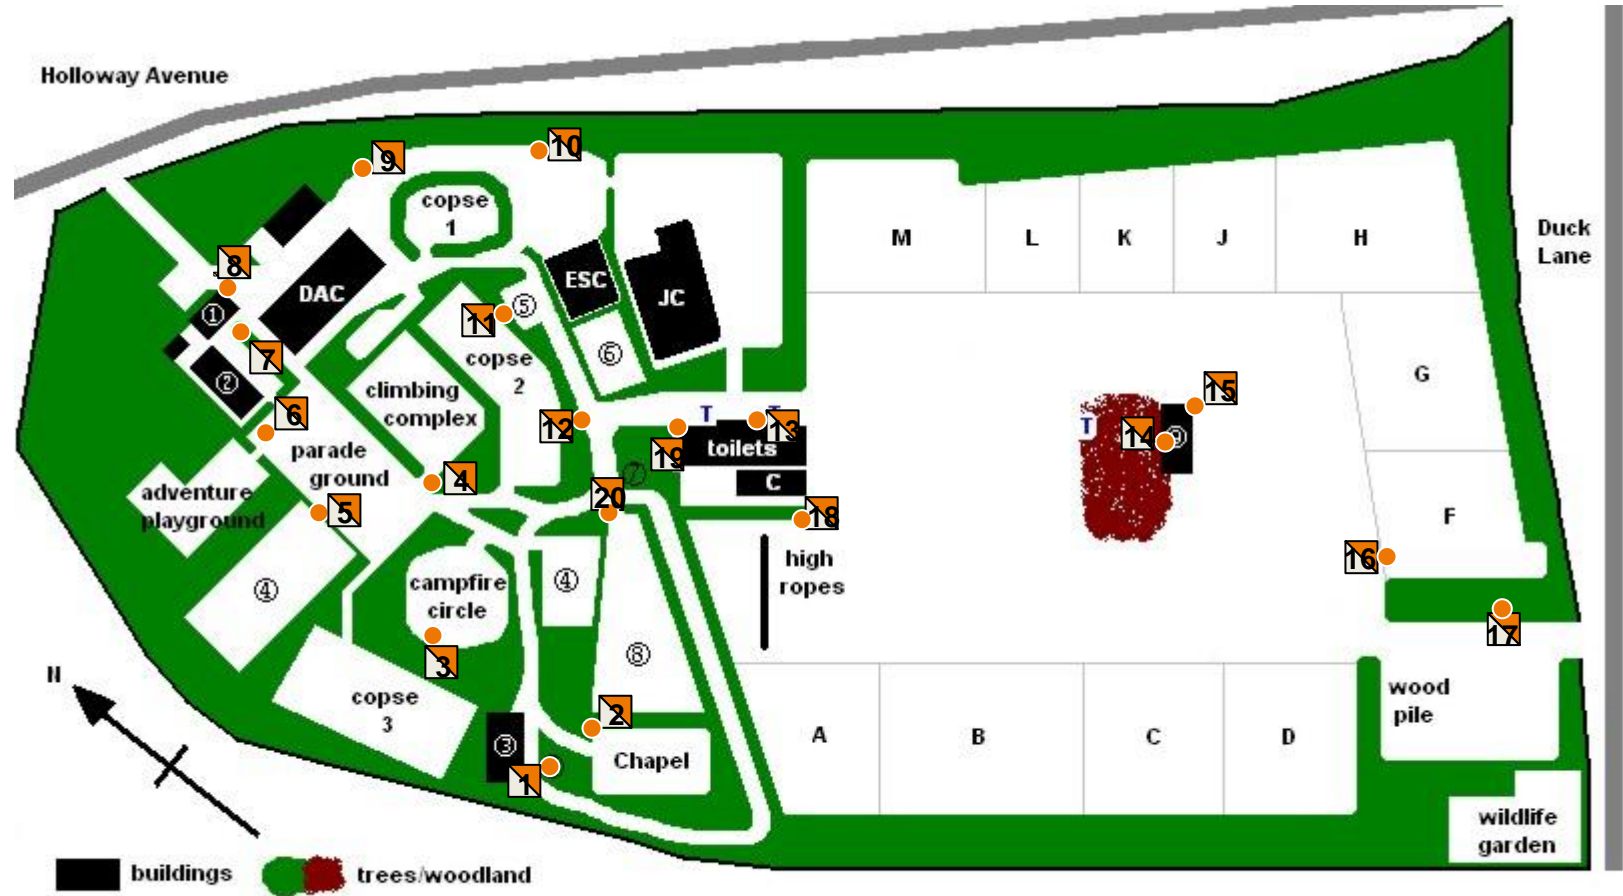

Orienteering Course

Route: ALPHA

1		11	
2		12	
3		13	
4		14	
5		15	
6		16	
7		17	
8		18	
9		19	
10		20	

JC - Jubilee Centre DAC - Dad Atkins Centre ESC - Explorer Centre C - Caravan ① Reception ② Games Room/Shop/Museum
 ③ Centenery Hut ④ team challenges ⑤ firelighting area ⑥ trampolines ⑦ agility trail ⑧ archery range ⑨ shack T - Tap

Name:

Start Time:

End Time:

--	--	--