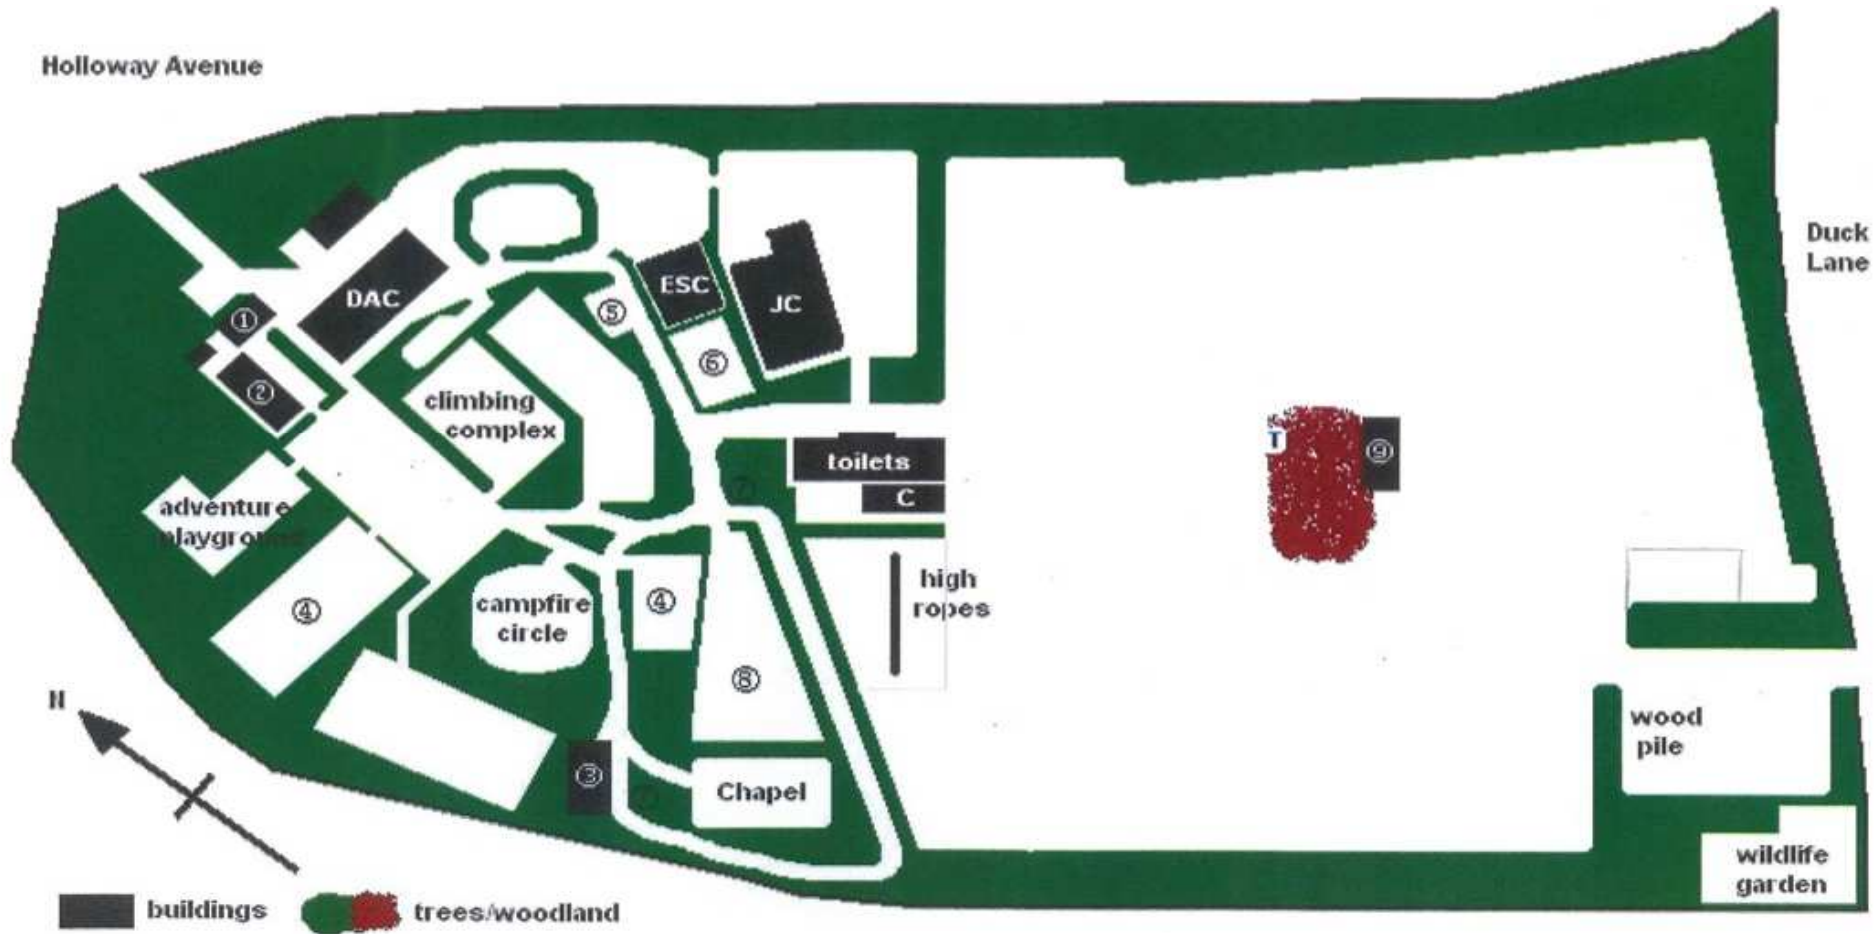

ORIENTEERING MAP

JC - Jubilee Centre DAC - Dad Atkins Centre ESC - Explorer Centre C - Caravan ① Reception ② Games Room/Shop/Museum
 ③ Centenery Hut ④ team challenges ⑤ firelighting area ⑥ trampolines ⑦ agility trail ⑧ archery range ⑨ shack T - Tap

name

start time

end time

time taken