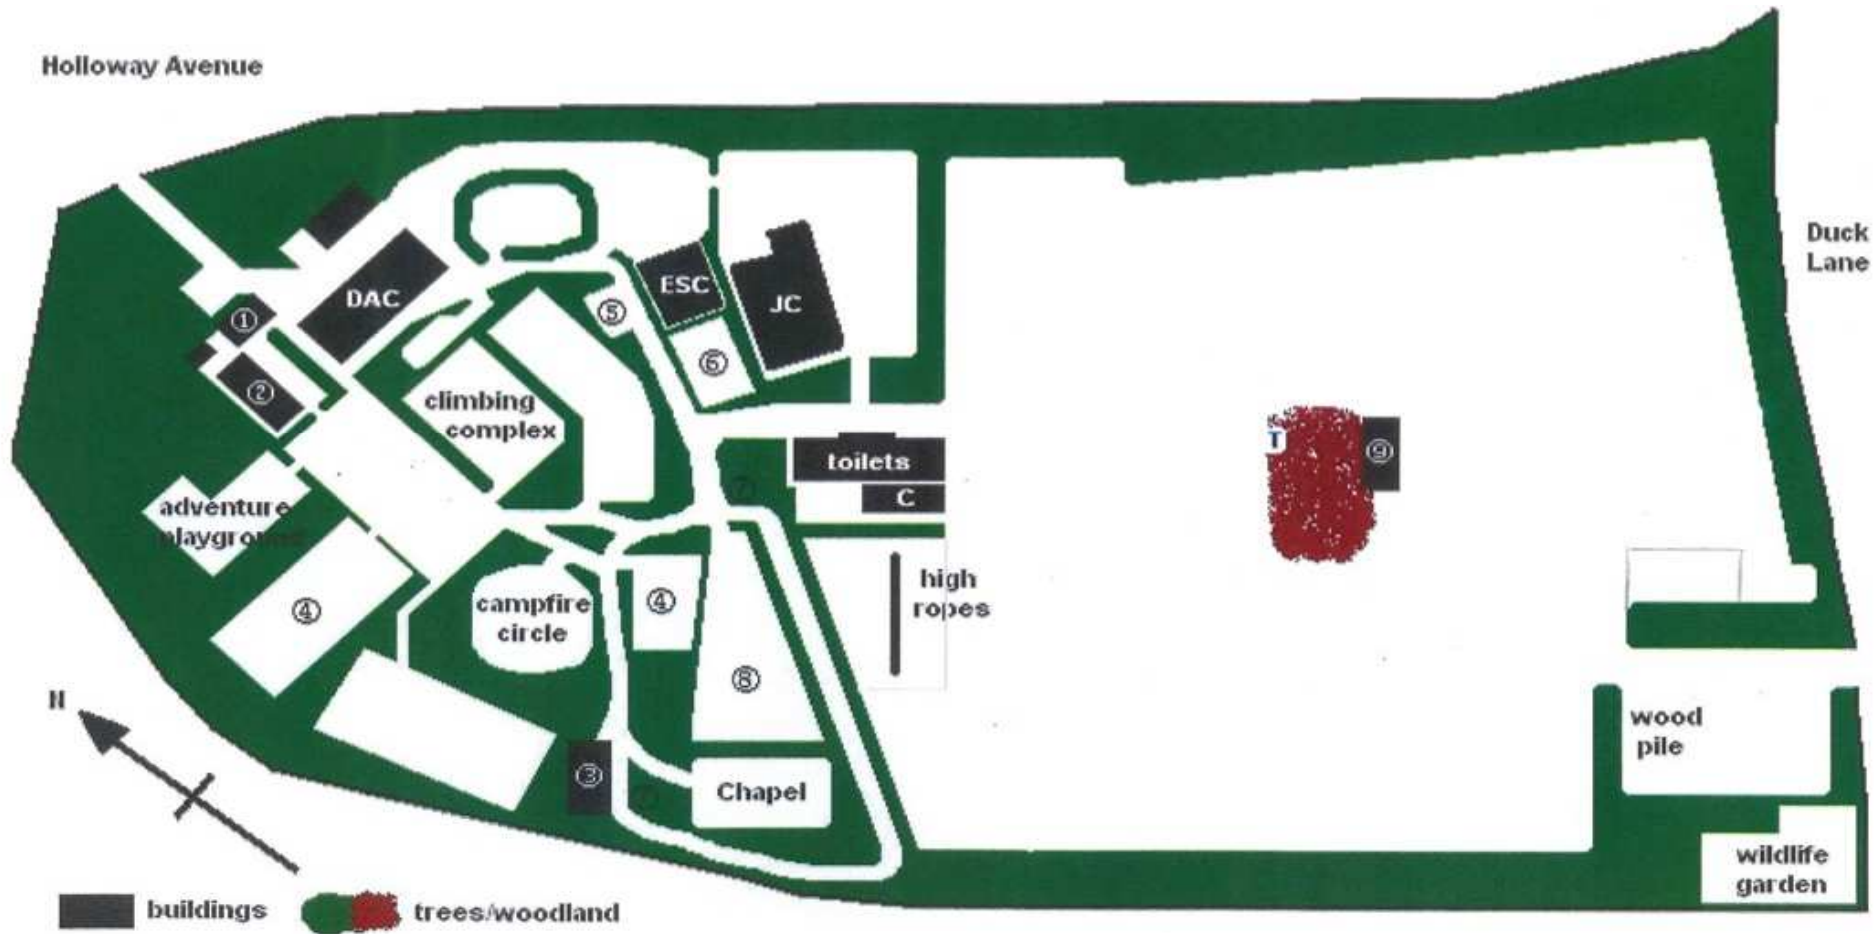

# ORIENTEERING MAP

JC - Jubilee Centre    DAC - Dad Atkins Centre    ESC - Explorer Centre    C - Caravan    ① Reception    ② Games Room/Shop/Museum  
 ③ Centenary Hut    ④ team challenges    ⑤ firelighting area    ⑥ trampolines    ⑦ agility trail    ⑧ archery range    ⑨ shack    T - Tap

name

start time

end time

time taken